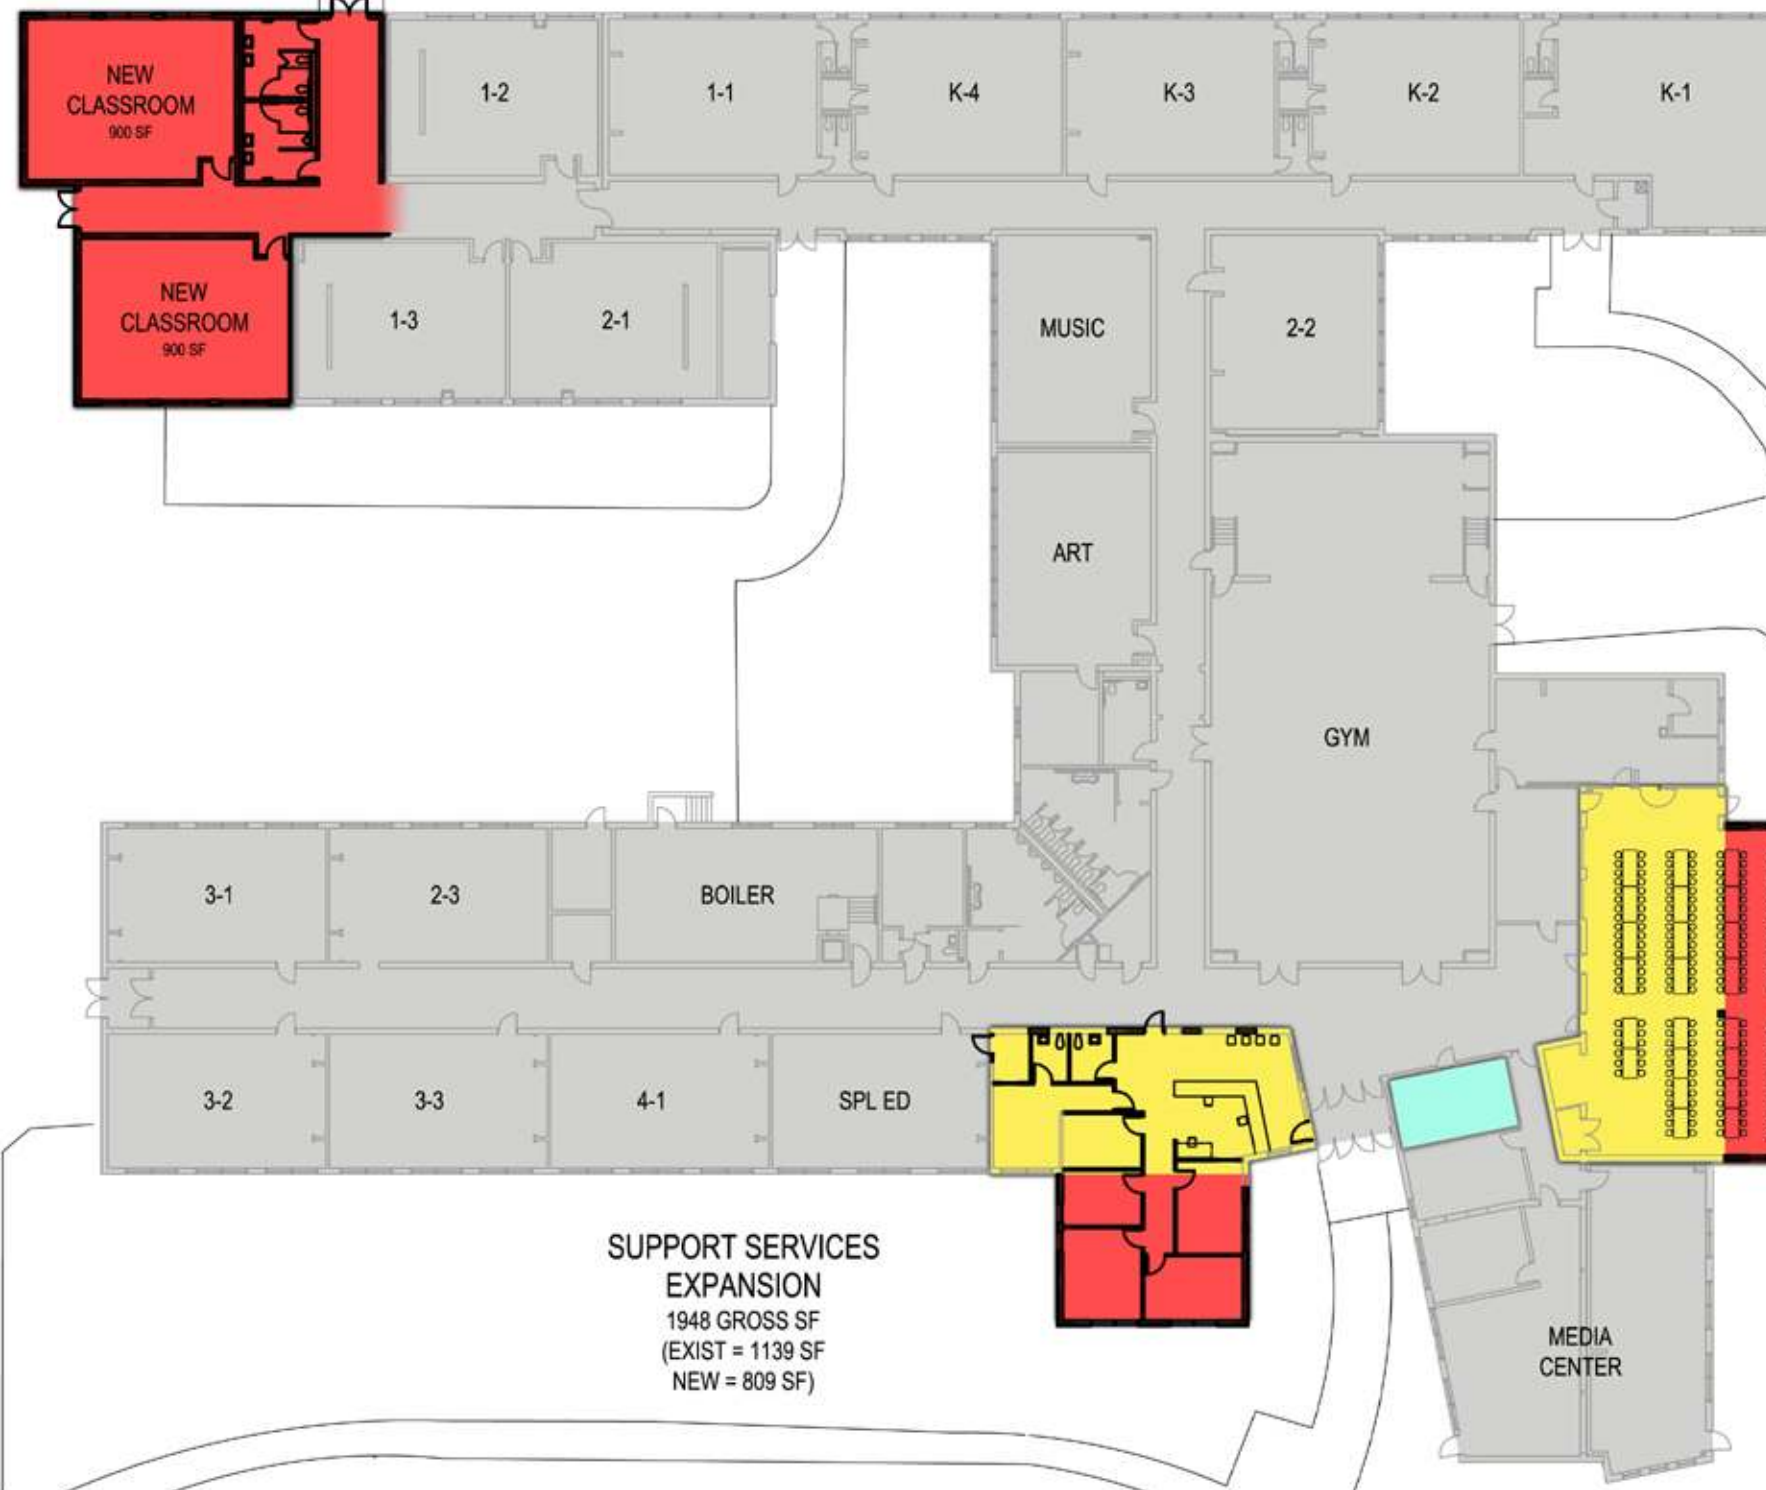

TOTAL CLASSROOM  
WING ADDITION  
3,185 SF

ADDITION ■  
 RENOVATION ■  
 NEW EDUCATIONAL SPACE ■

TOTAL NEW SF:  
 902 (CAFETERIA)  
 809 (SUPPORT)  
 + 3,185 (CLASSROOMS)  
 4,896 GROSS SF

CAFETERIA  
EXPANSION  
2,363 GROSS SF  
(EXIST = 1,461 SF  
NEW = 902 SF)

SUPPORT SERVICES  
EXPANSION  
1948 GROSS SF  
(EXIST = 1139 SF  
NEW = 809 SF)