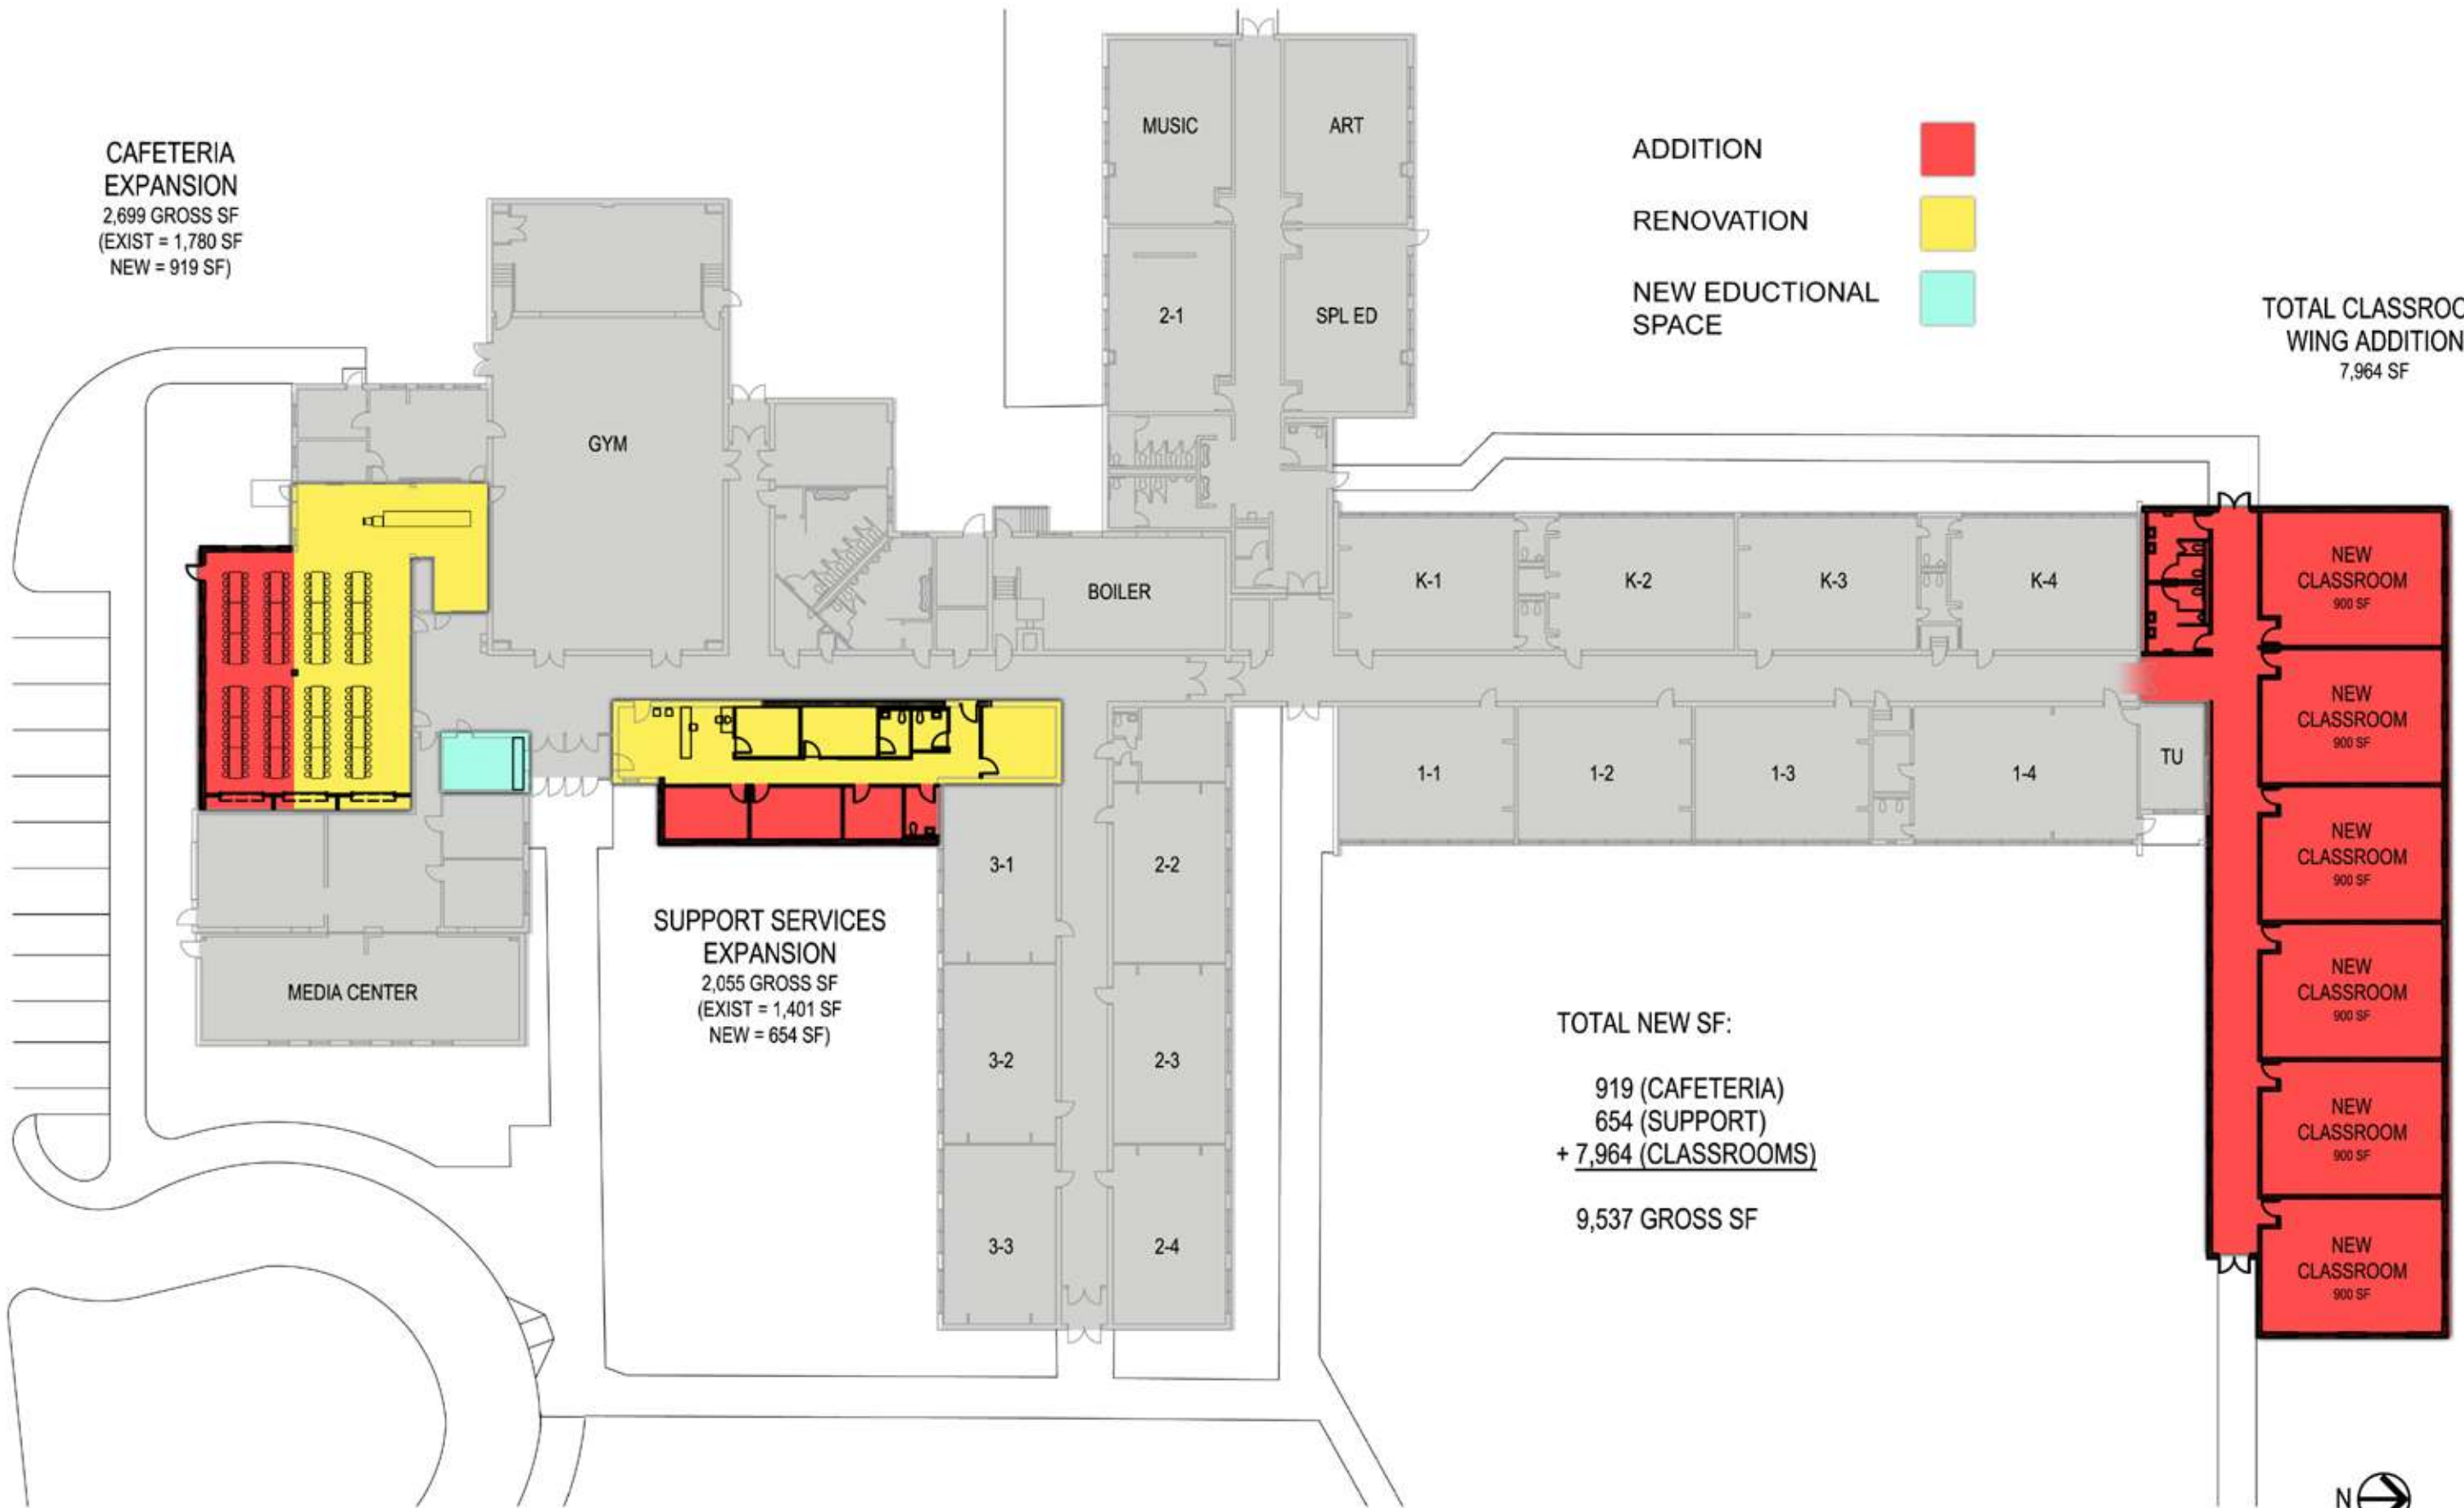

CAFETERIA
EXPANSION
2,699 GROSS SF
(EXIST = 1,780 SF
NEW = 919 SF)

ADDITION ■
RENOVATION ■
NEW EDUCATIONAL
SPACE ■

TOTAL CLASSROOM
WING ADDITION
7,964 SF

SUPPORT SERVICES
EXPANSION
2,055 GROSS SF
(EXIST = 1,401 SF
NEW = 654 SF)

TOTAL NEW SF:
919 (CAFETERIA)
654 (SUPPORT)
+ 7,964 (CLASSROOMS)
9,537 GROSS SF

NEW CLASSROOM
900 SF
NEW CLASSROOM
900 SF
NEW CLASSROOM
900 SF
NEW CLASSROOM
900 SF
NEW CLASSROOM
900 SF
NEW CLASSROOM
900 SF